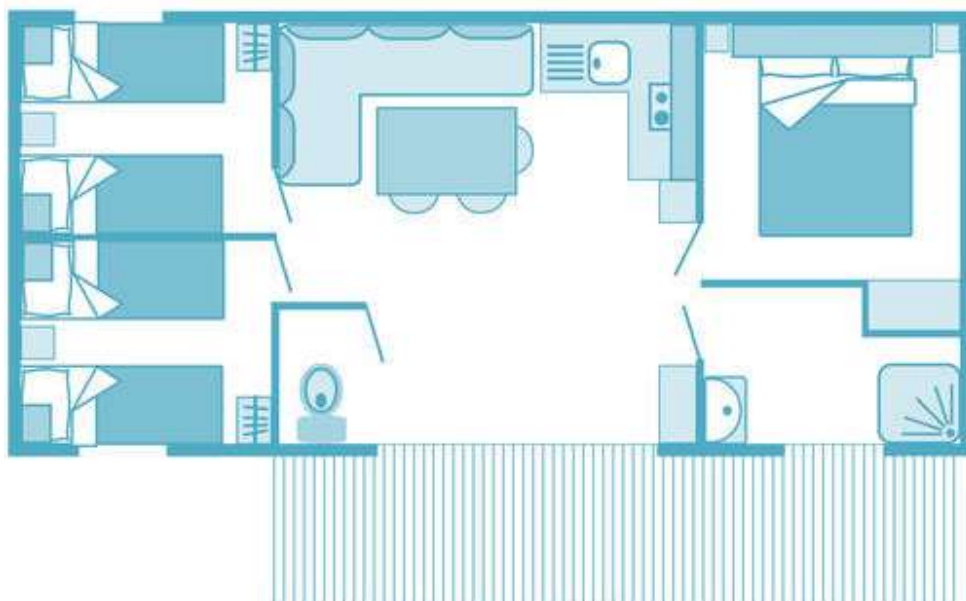

COTTAGE FAMILY *** COTTAGE FAMILY CLIM ***

YELLOWH VILLAGE LA BASTIANE 5*

1056 chemin de suvières F83480-Puget sur Argens
Tèl: +33 494.555.594 Info@labastiane.com