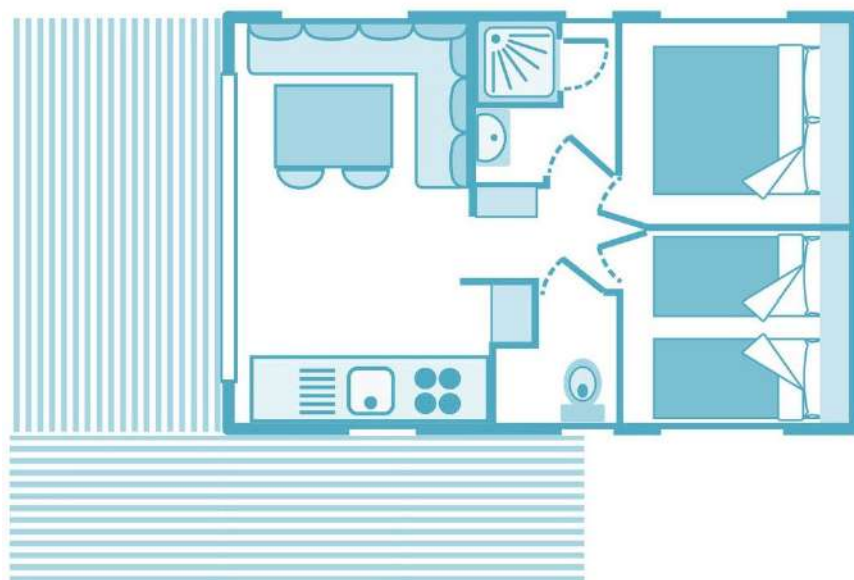

COTTAGE FUNNY *** COTTAGE FUNNY CLIM ***

YELLOH VILLAGE LA BASTIANE 5*

1056 chemin de suvières F83480-Puget sur Argens
Tèl: +33 494.555.594 Info@labastiane.com