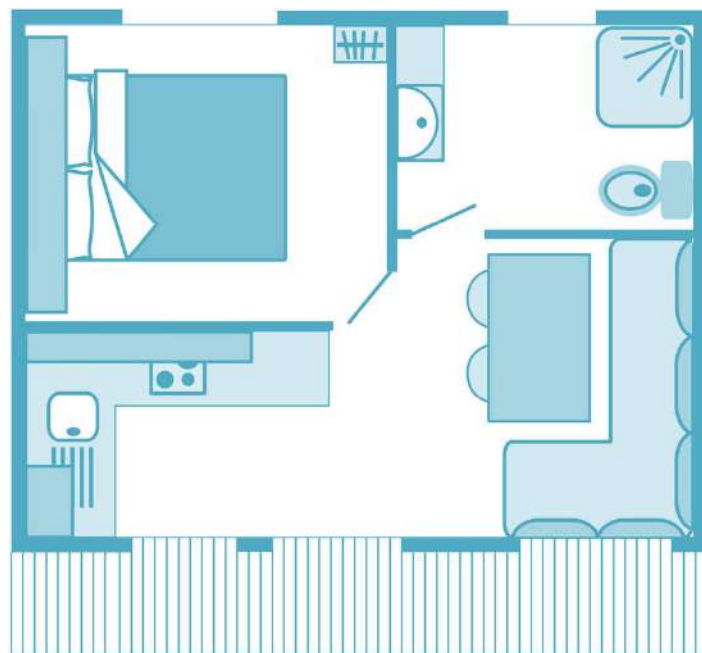

COTTAGE HAWAII **

YELLOH VILLAGE LA BASTIANE 5*

1056 chemin de suvières F83480-Puget sur Argens
Tèl: +33 494.555.594 Info@labastiane.com