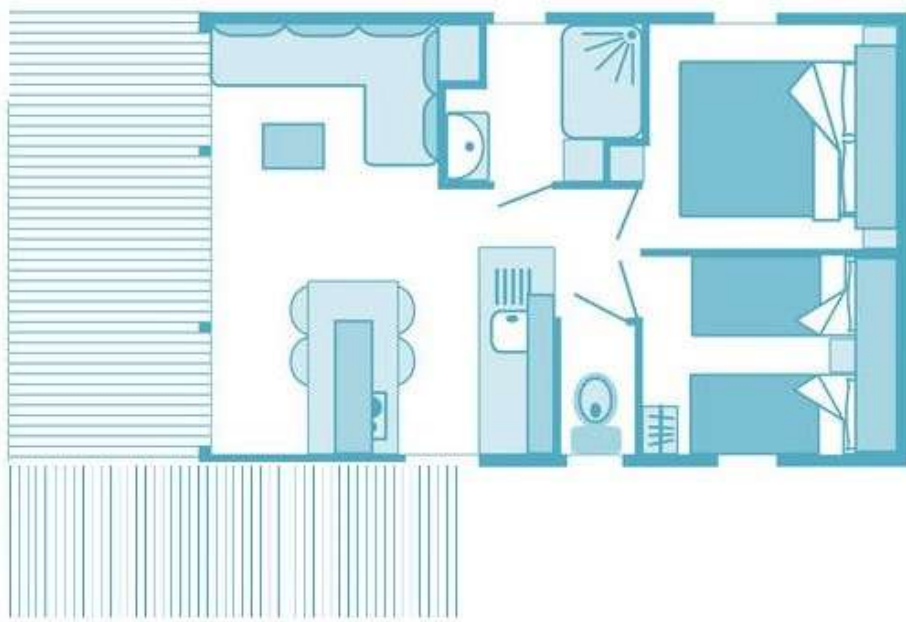

COTTAGE KEY LARGO ****

Mobil home 24m² for 4 Pers - 2 bedrooms / 1 bathroom
Parking place for 1 car
Terrace 20m² - Year 2014

A nice cottage to live with a preserved sleeping area, composed of 2 bedrooms and 1 bathroom with separate toilets. Modern kitchen open onto the double terrace thanks to the sliding bay window.

- AIRCO & TV
- DISH WASHER
- BARBECUE
- HAIR DRYER
- SAFETY BOX, BABY KIT
- SHEETS & TOWELS

COTTAGE KEY LARGO ****

YELLOWH VILLAGE LA BASTIANE 5*

1056 chemin de suvières F83480-Puget sur Argens
Tèl: +33 494.555.594 Info@labastiane.com