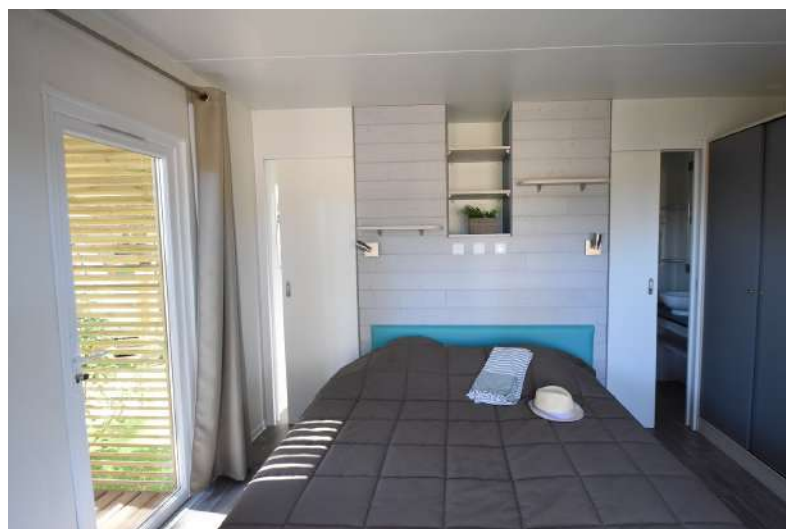

COTTAGE SAMOA SUITE PREMIUM

YELLOH VILLAGE LA BASTIANE 5*

1056 chemin de suvières F83480-Puget sur Argens
Tèl: +33 494.555.594 Info@labastiane.com